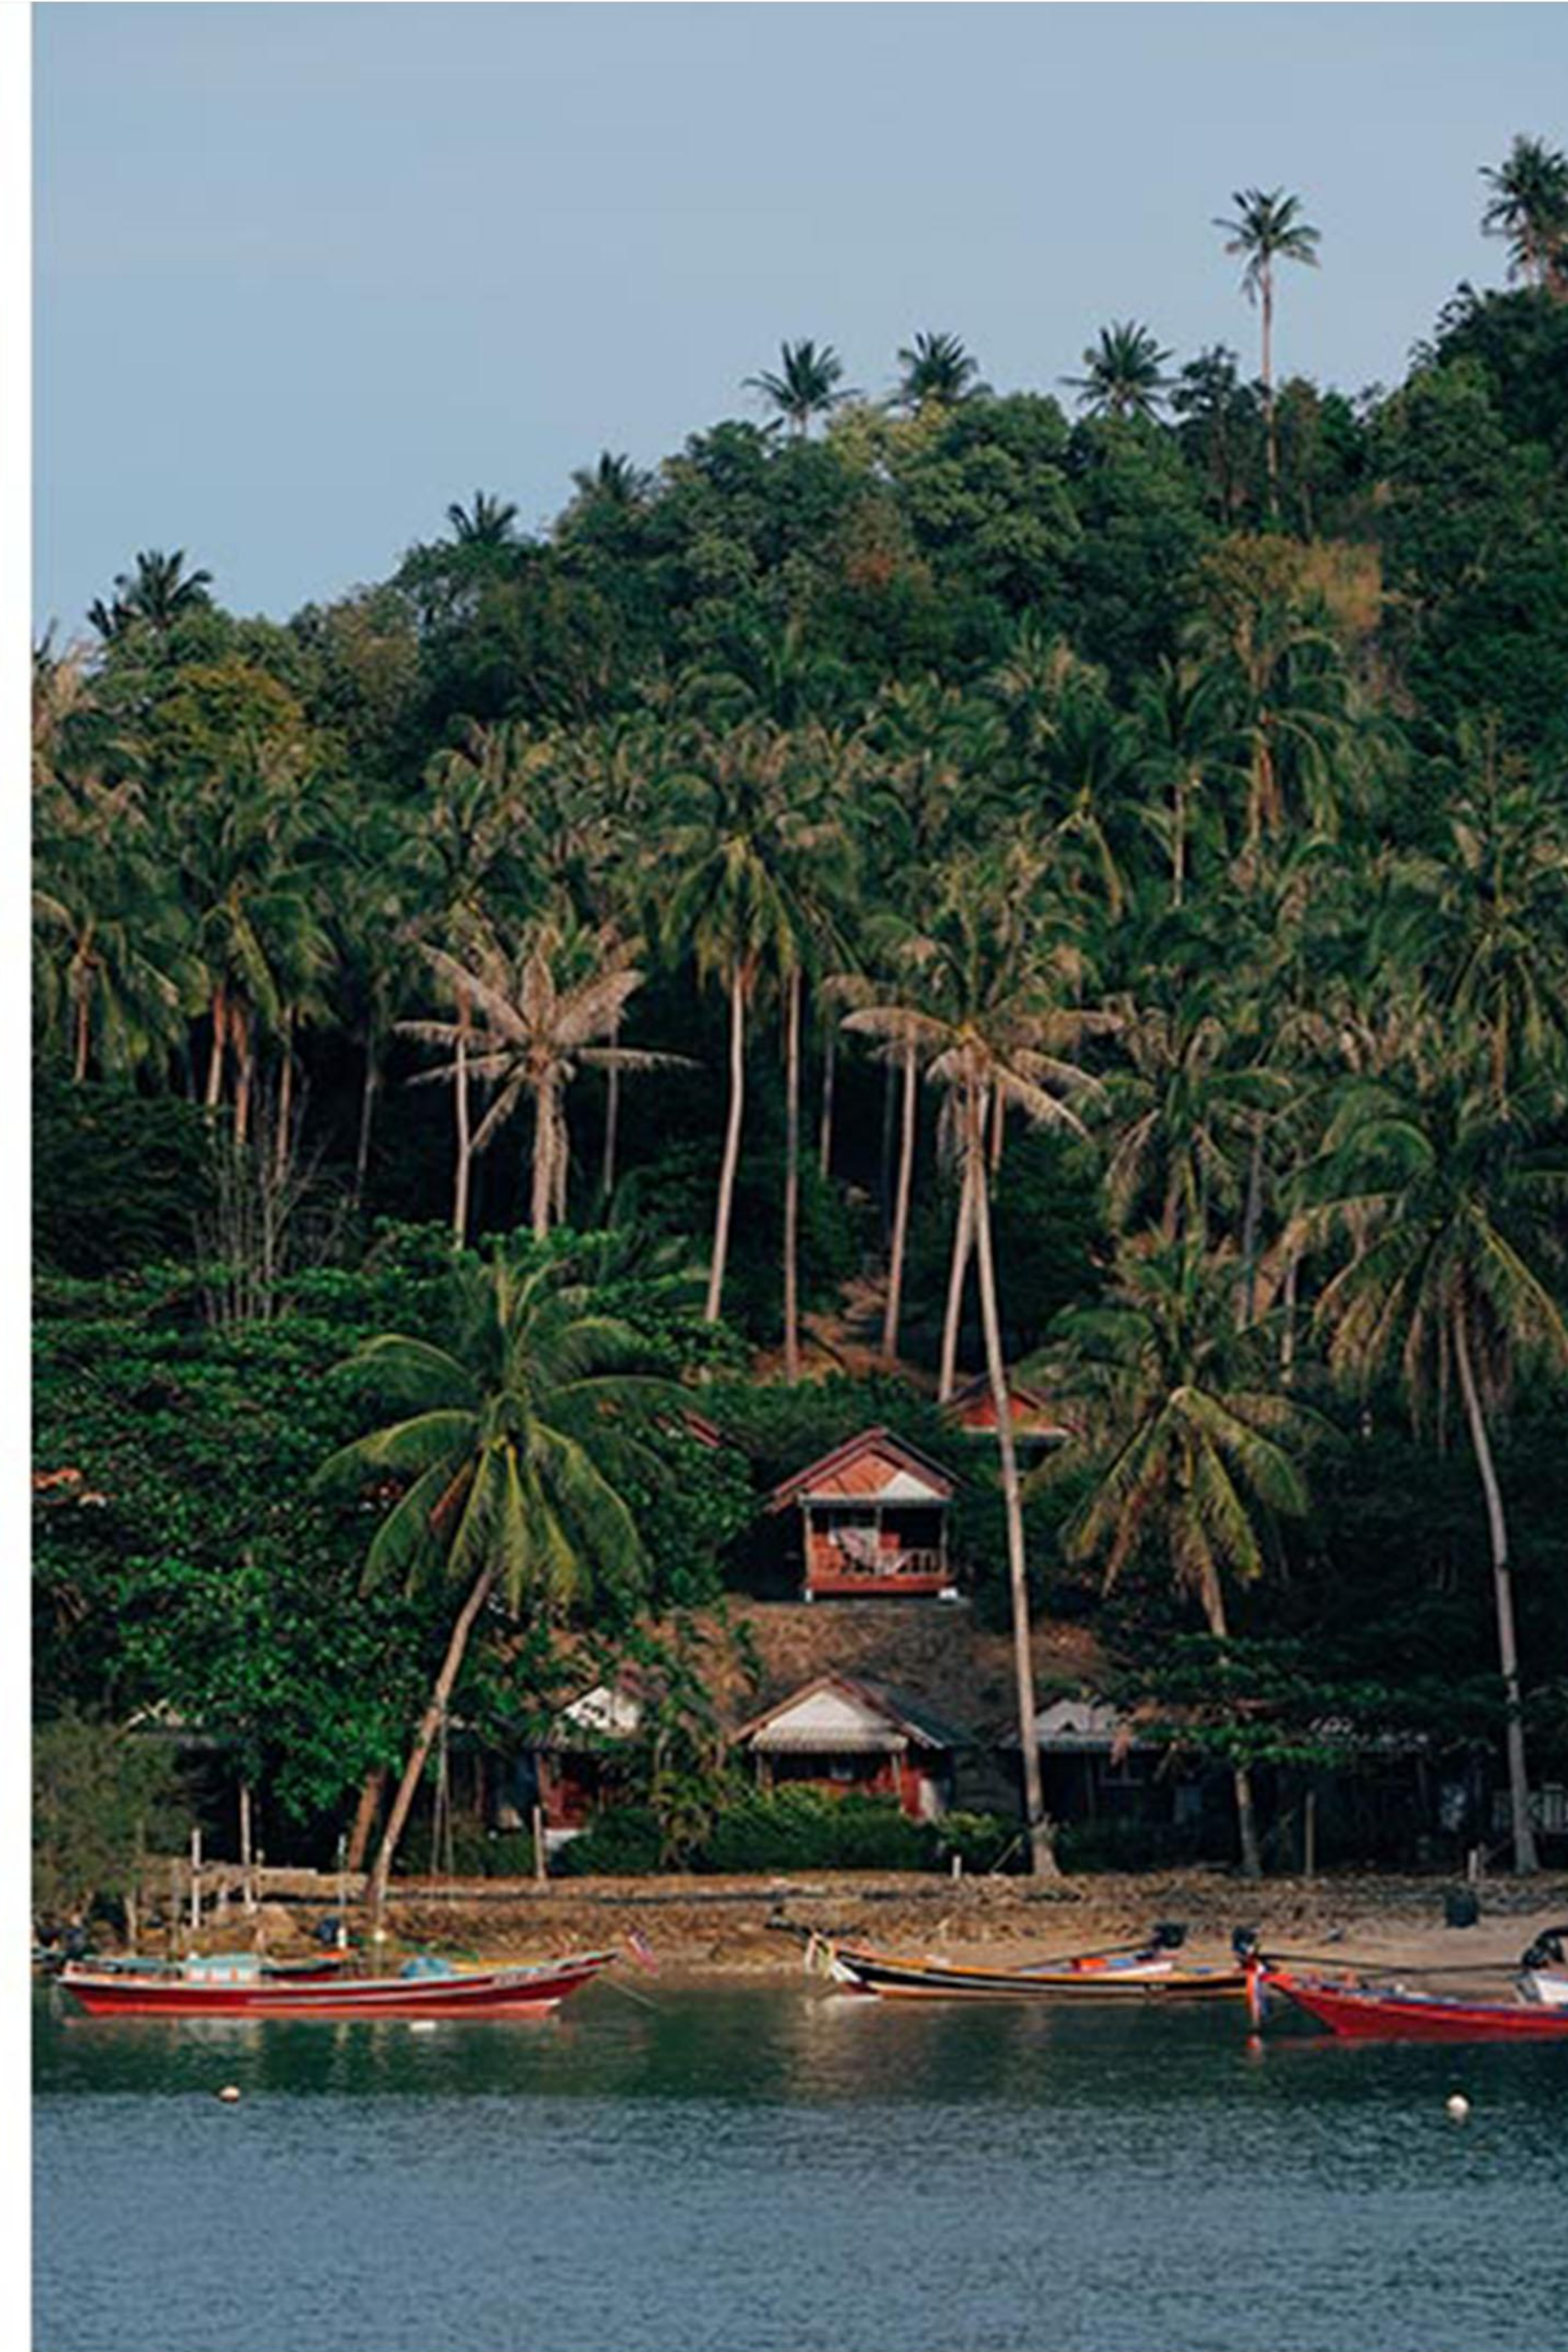

TROPICAL

Block/Basic Havana

TROPICAL STORM

2023 tropical

Who could resist the seductions of the tropical island?

TROPICAL

Block/Basic Havana

Product Code	
YCA058	YCA058
YFA014	YFA014
YCB026	YCB026

	Front	Temple	Tolerance
Thickness	4.0mm	6.0/4.0mm	6.0-6.2mm 4.0-4.2mm
Standard Sizes	170*700mm	170*700mm	167-172mm 690-702mm

2023 tropical

YCA058

YFA014

YCB026