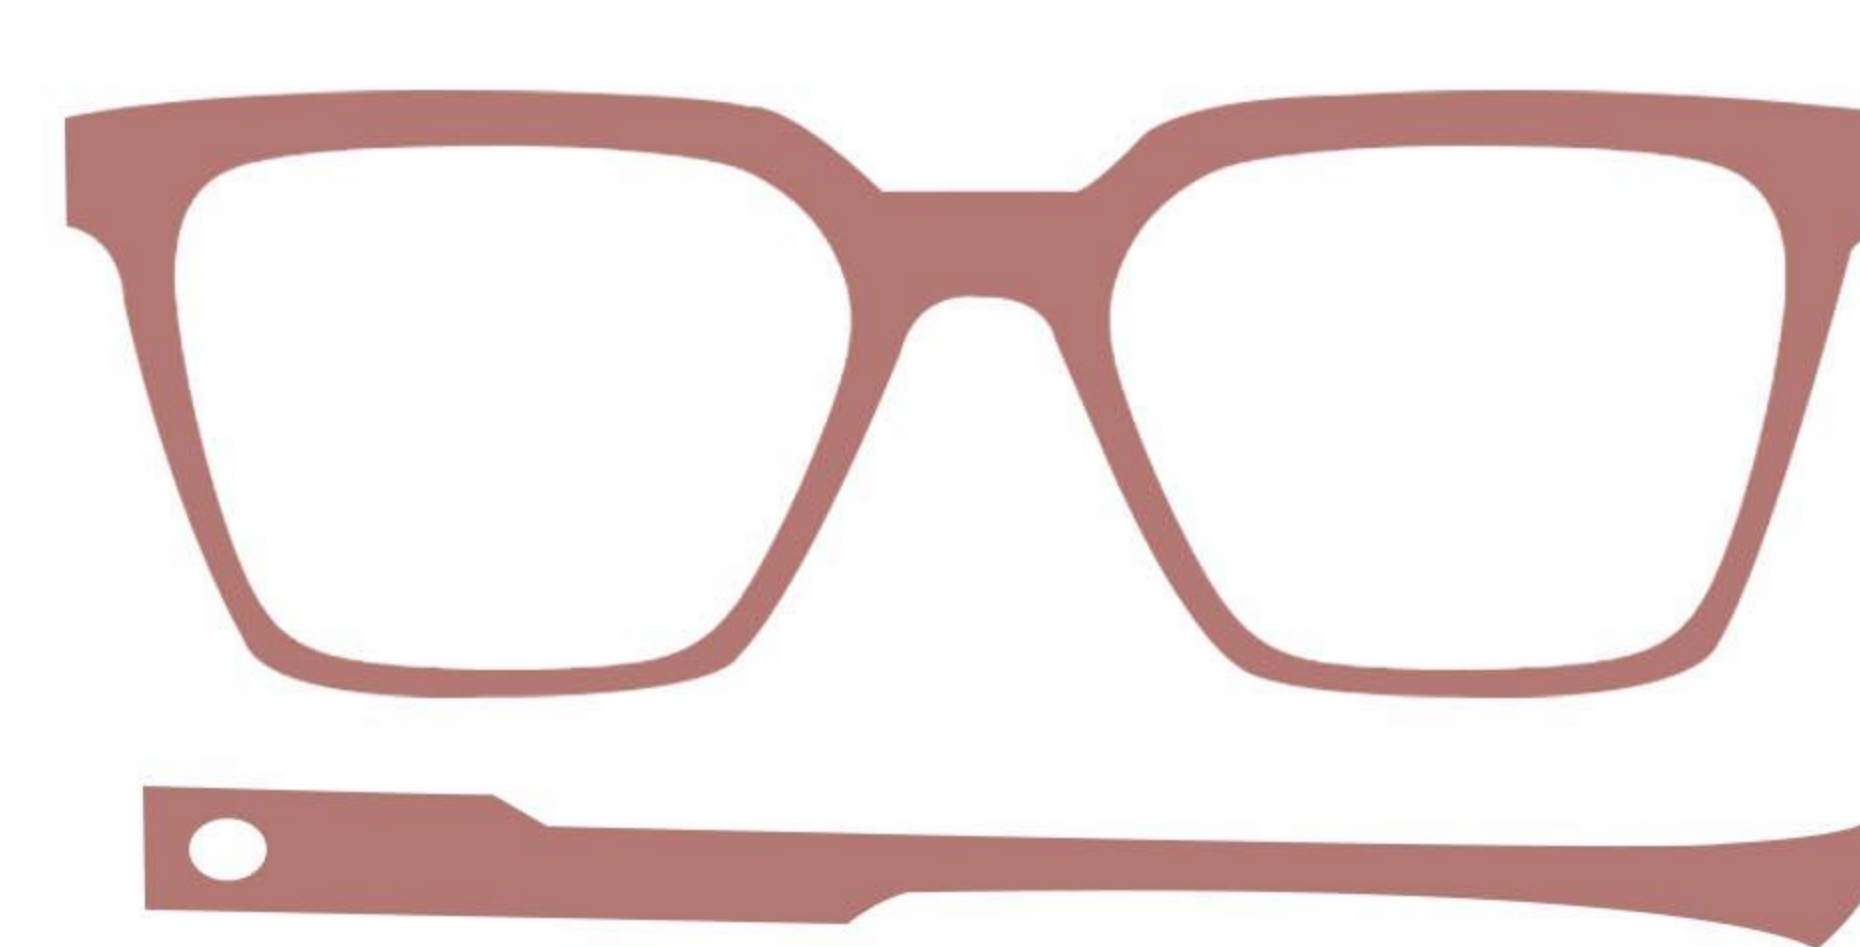

	Front	Temple	Tolerance
Thickness	4.0mm	6.0/4.0mm	6.0-6.2mm 4.0-4.2mm
Standard Sizes	170*1400mm	170*1400mm	138-145mm 168-175mm 1400-1410mm

PT10217

PT10135

PT10170

PT10216

PT10552

PT10132