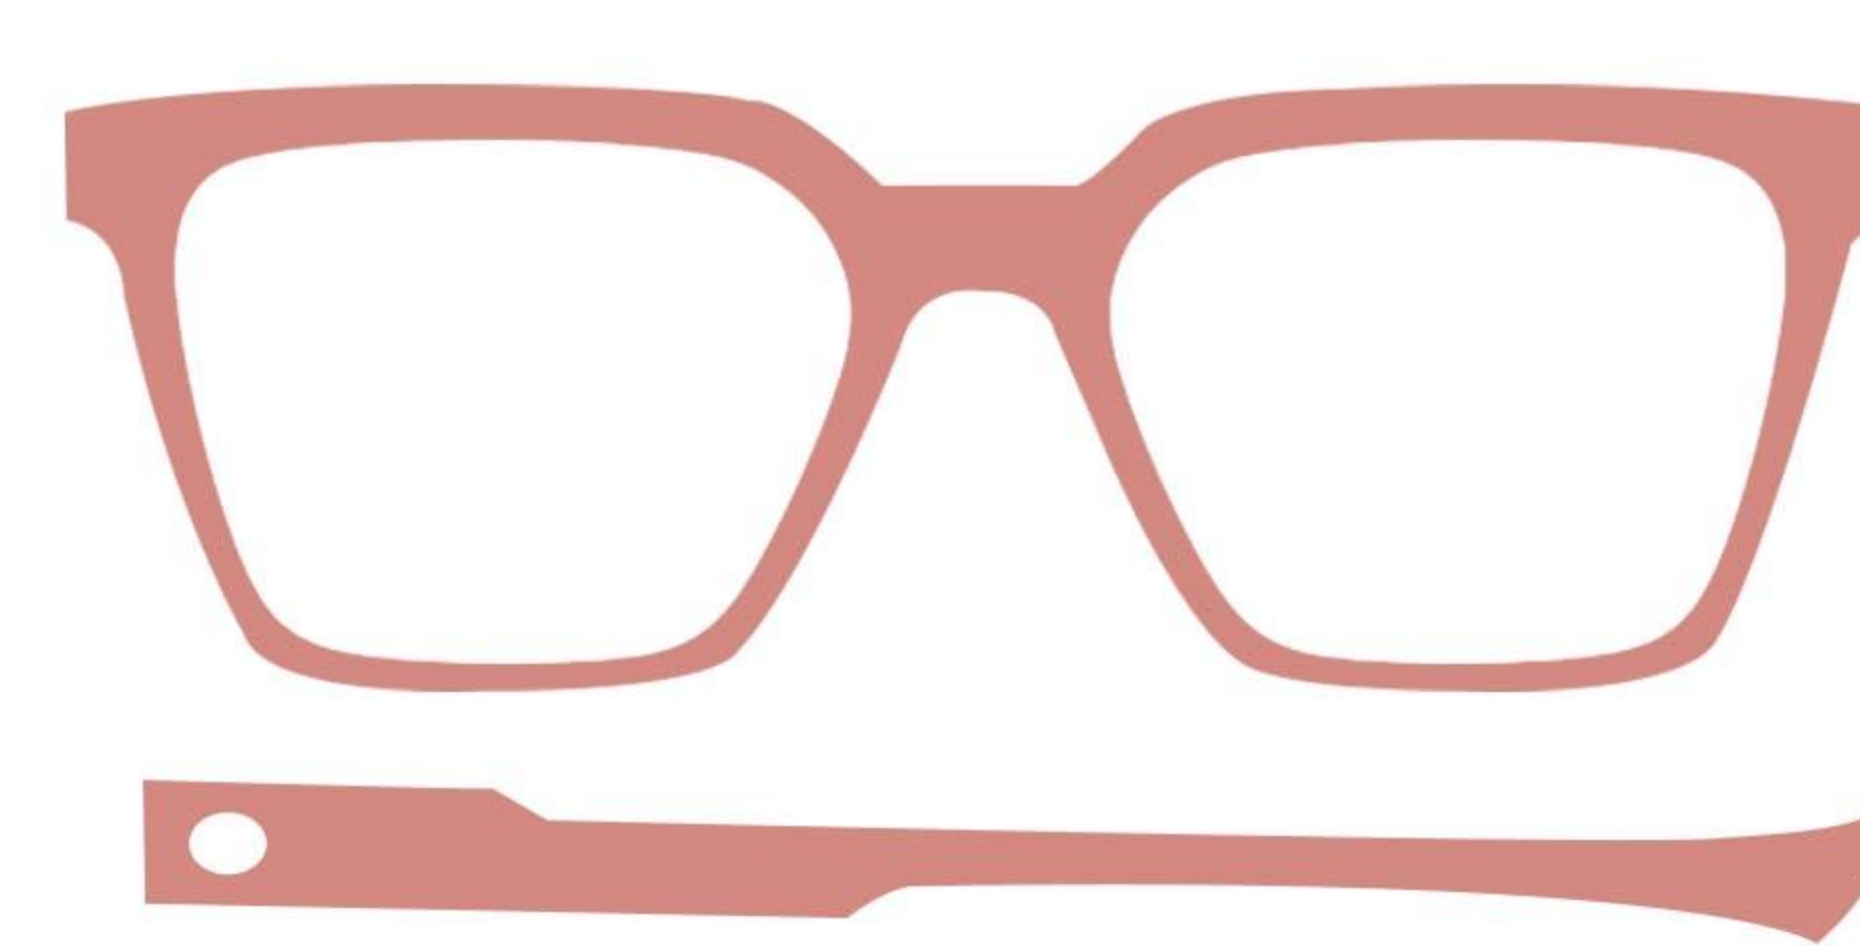

	Front	Temple	Tolerance
Thickness	4.0mm	6.0/4.0mm	6.0-6.2mm 4.0-4.2mm
Standard Sizes	170*1400mm	170*1400mm	138-145mm 168-175mm 1400-1410mm

PT10217

PT10135

PT10170

PT10216

PT10552

PT10132