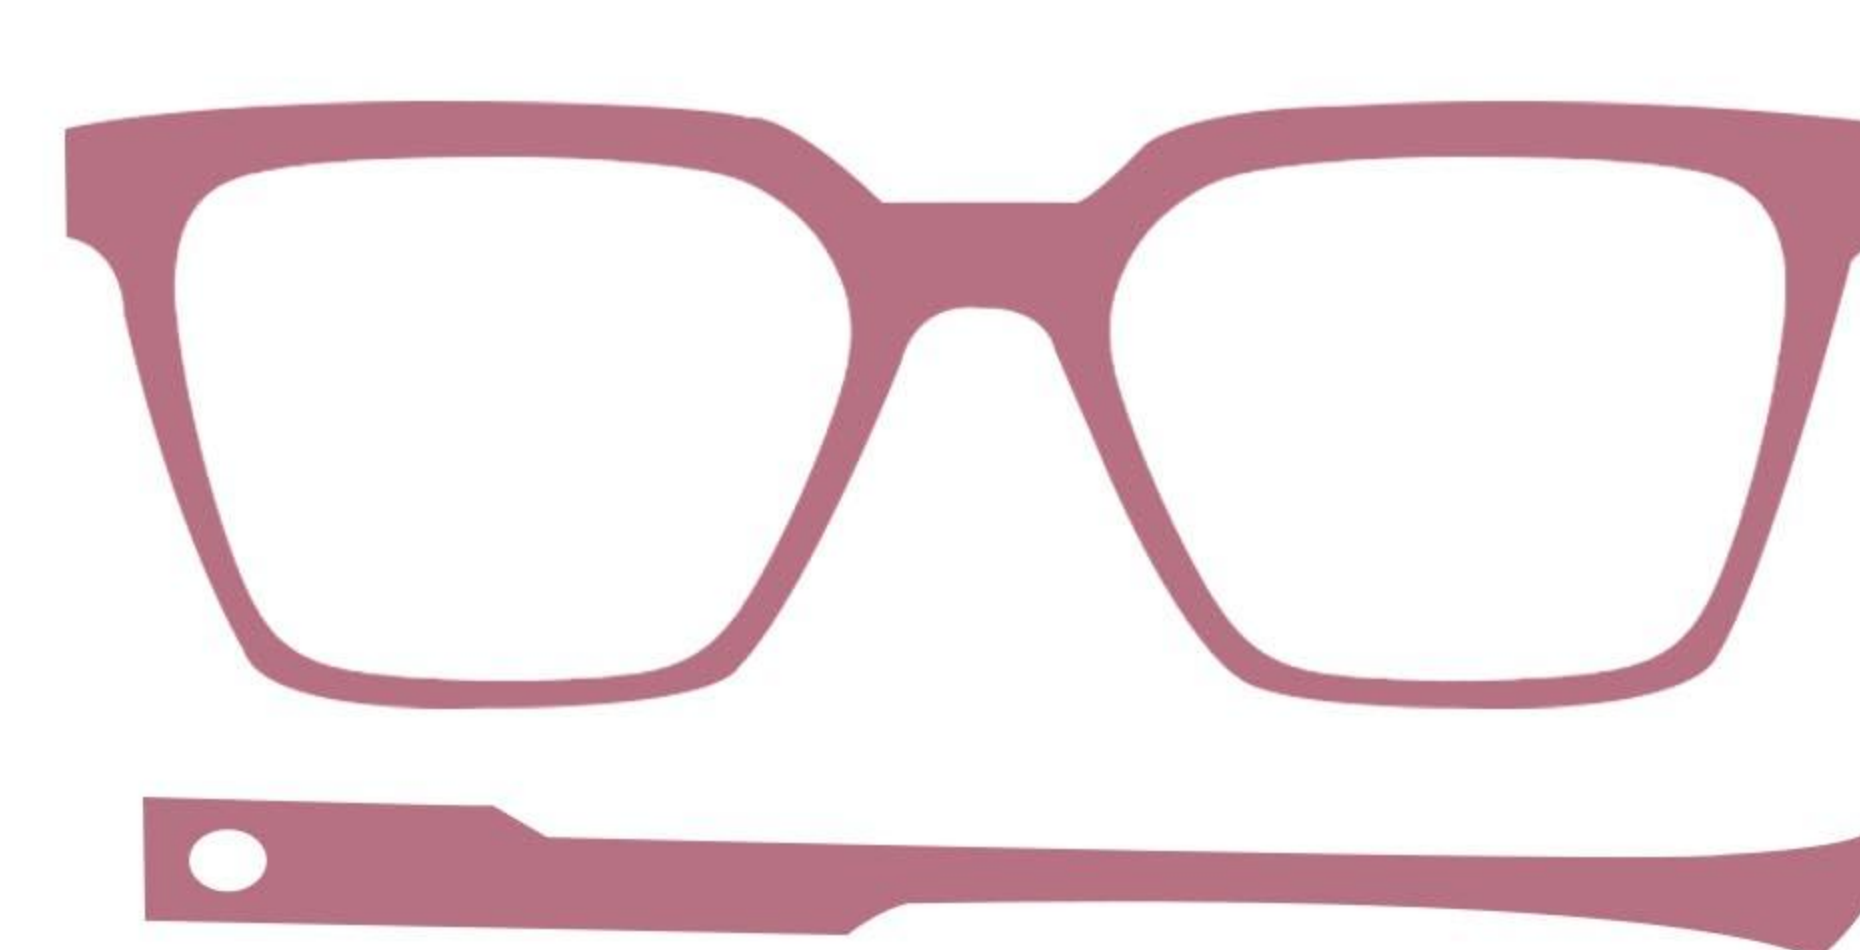

MYSTICAL

Extrusion/
Transparent Monocolor

MYSTICAL FORCE

2023 mystical

But we often make hearing God's voice and knowing His will too mystical

MYSTICAL

Extrusion/Transparent Monocolor

Product Code	
PT10217	PT10217
PT10135	PT10135
PT10170	PT10170
PT10216	PT10216
PT10552	PT10552
PT10132	PT10132

	Front	Temple	Tolerance
Thickness	4.0mm	6.0/4.0mm	6.0-6.2mm 4.0-4.2mm
Standard Sizes	170*1400mm	170*1400mm	138-145mm 168-175mm 1400-1410mm

PT10217

PT10135

PT10170

PT10216

PT10552

PT10132